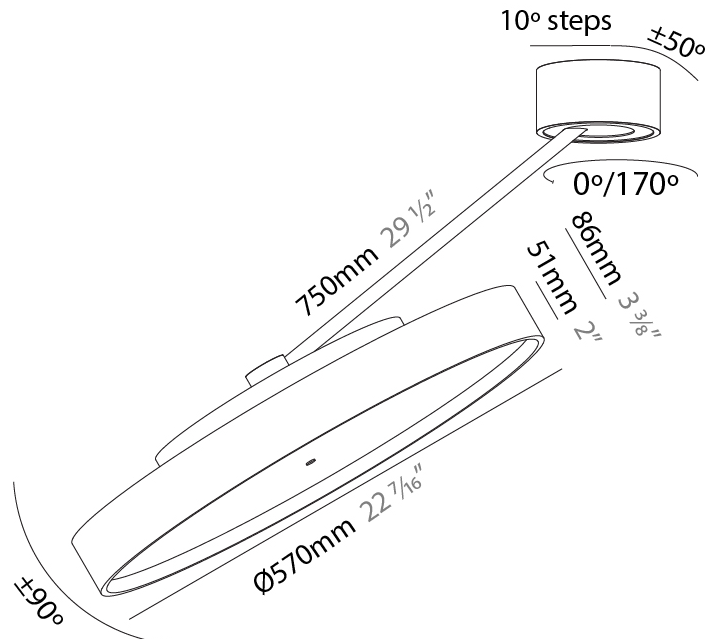

GENERAL

Series: Sign Diva Dancer
Subseries: Sign Diva Dancer Korona
Brand: Prolicht
Division: Architectural
Mounting Type: Suspension
Mounting Location: Ceiling
Subcategory: Pendant

PHYSICAL

Shape: Round
Diameter (mm): 570
Diameter (in): 22 7/16
Height (mm): 870
Depth (mm): 86
Height (in): 34 1/4
Depth (in): 3 3/8
Light Distribution: Adjustable / Direct
Weight (kg): 5
Weight (lbs): 11.023
Diffuser: PMMA - Opal / Micro-Prism / Sparkling Secret / Vintage Industrial
Fixture Finish: SSR / BKV / CWI / CRY / HAB / UFT / ITA / RUA / FTG / MYG / LOD / PUS / FRO / FUP / KIA / POP / BLS / SPG / MEY / GOH / GUM / CHC / COM / ABZ / JAG / OBR / MOS / ROR
Fixture Material: Extruded Aluminum / Steel

ELECTRICAL

Lamp Type: LED (Zhaga Standard)
Input Wattage (W): 52.8
Total Output Wattage (W): 47.52
Dimming: Tri-Mode (Non-Dimming and Phase Dimming (120Vac only) and 0-10V Dimming)
Driver Included: Yes
Driver Location: Integrated
Driver Type: Constant Current - Universal
Driver Class: Class 2
Input Voltage (V): 120 - 277
Constant Current (MA): 350

LED

Color Temperature (*K): 2700 / 3000 / 3500 / 4000
Max. Delivered Lumen (lm): 5060 / 6320 / 6448 / 6580
CRI: >90 CRI
Lamp Life (hrs): 50000

OPTICAL

Adjustability: Rotational Canopy 170°; Tilting Canopy ±50°; Tilting Head ±90°

RATINGS AND CERTIFICATIONS

Certified By: Certified for North American Standards
IP rating: IP20