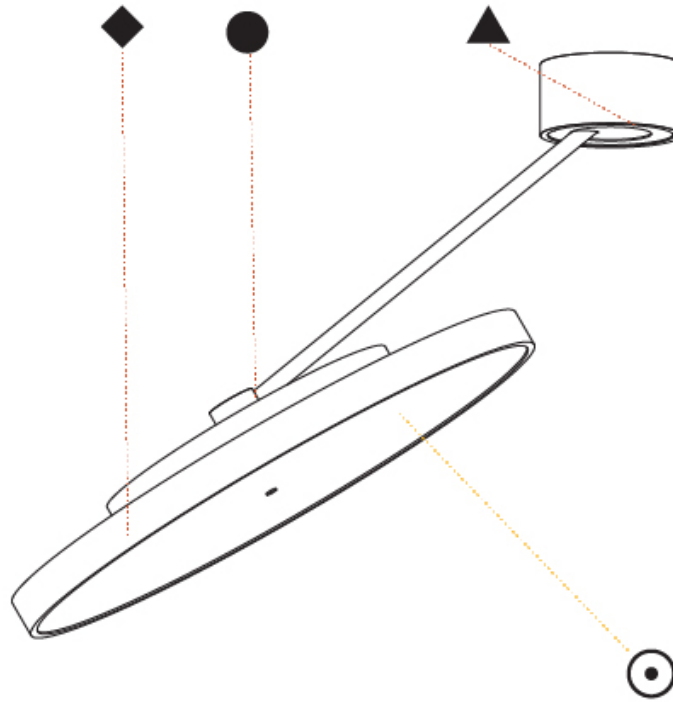

SIGN DIVA DANCER SUSPENSION

A300041-

PROJECT _____

TYPE _____

SPECIFIER _____

QUANTITY _____

DATE _____

A